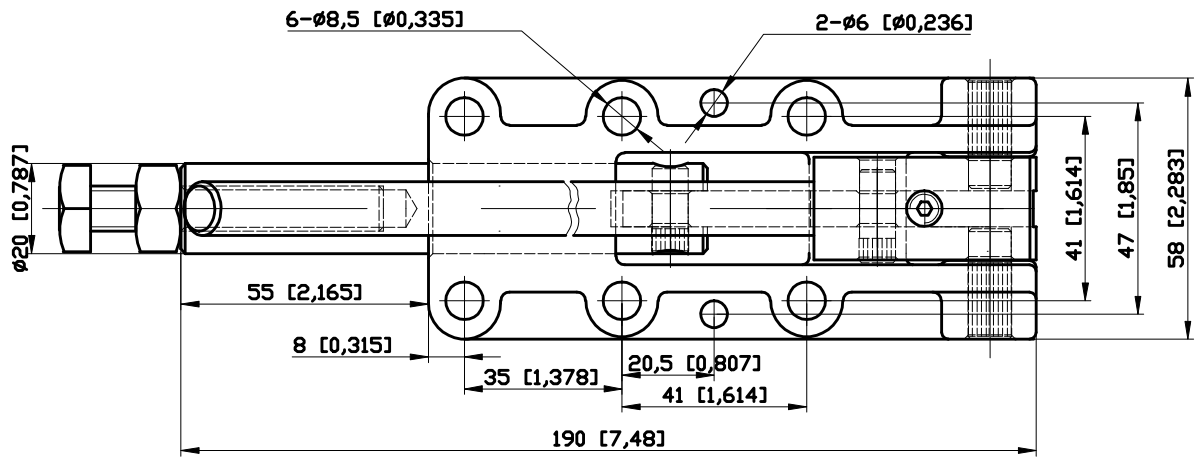

PART NUMBER: CH-31200HL

HANDLE OPENS 185°  
PLUNGER STROKE 50mm  
SPINDLE SUPPLIED:CH-SA-107515