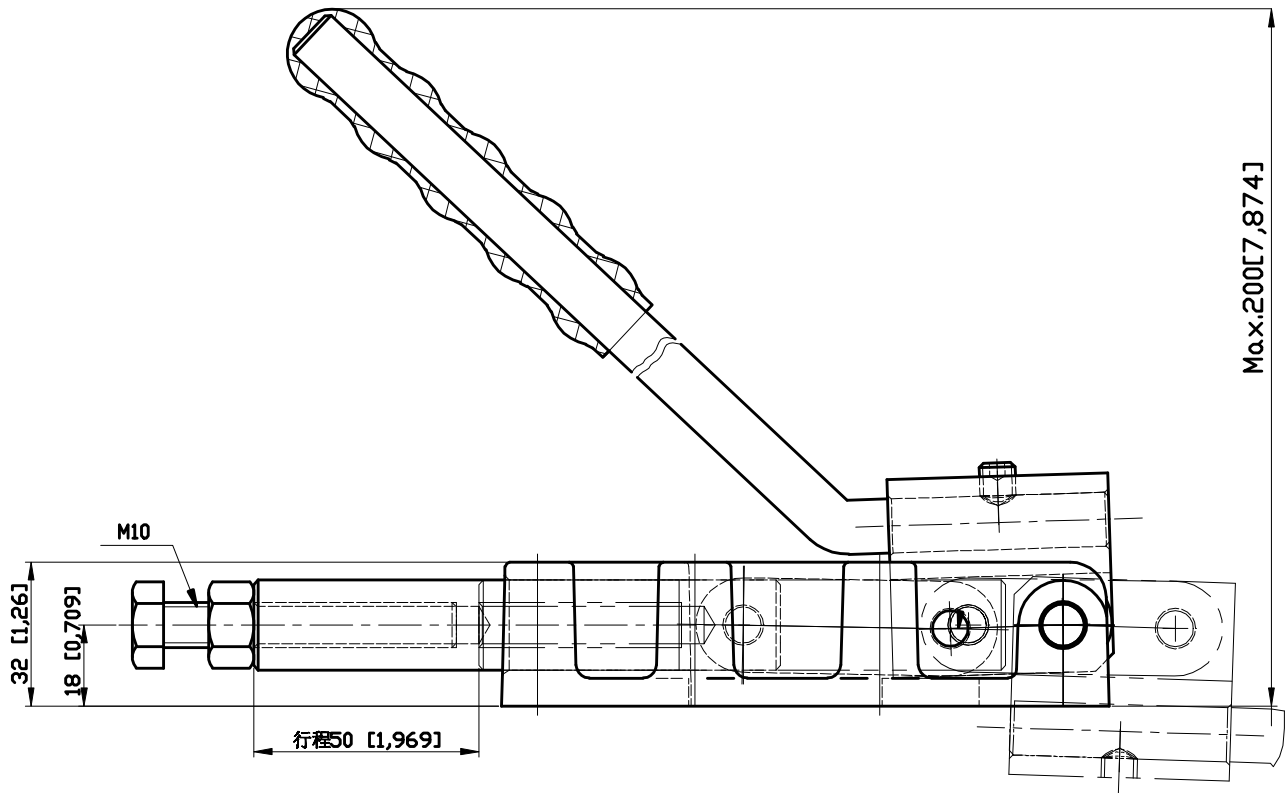

PART NUMBER: CH-31200HL

HANDLE OPENS 185°  
PLUNGER STROKE 50mm  
SPINDLE SUPPLIED:CH-SA-107515