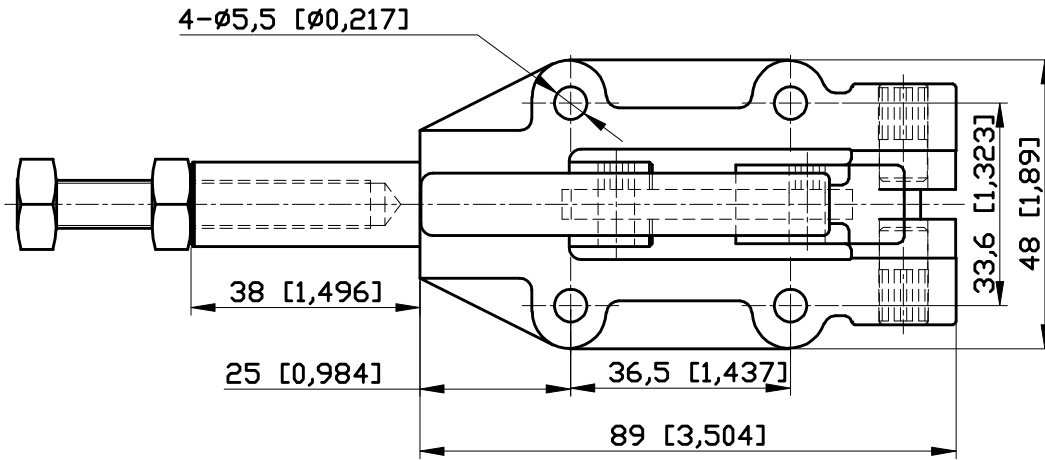

PART NUMBER: CH-30600

HANDLE OPENS 185°
PLUNGER STROKE 32mm
SPINDLE SUPPLIED:CH-SA-086512