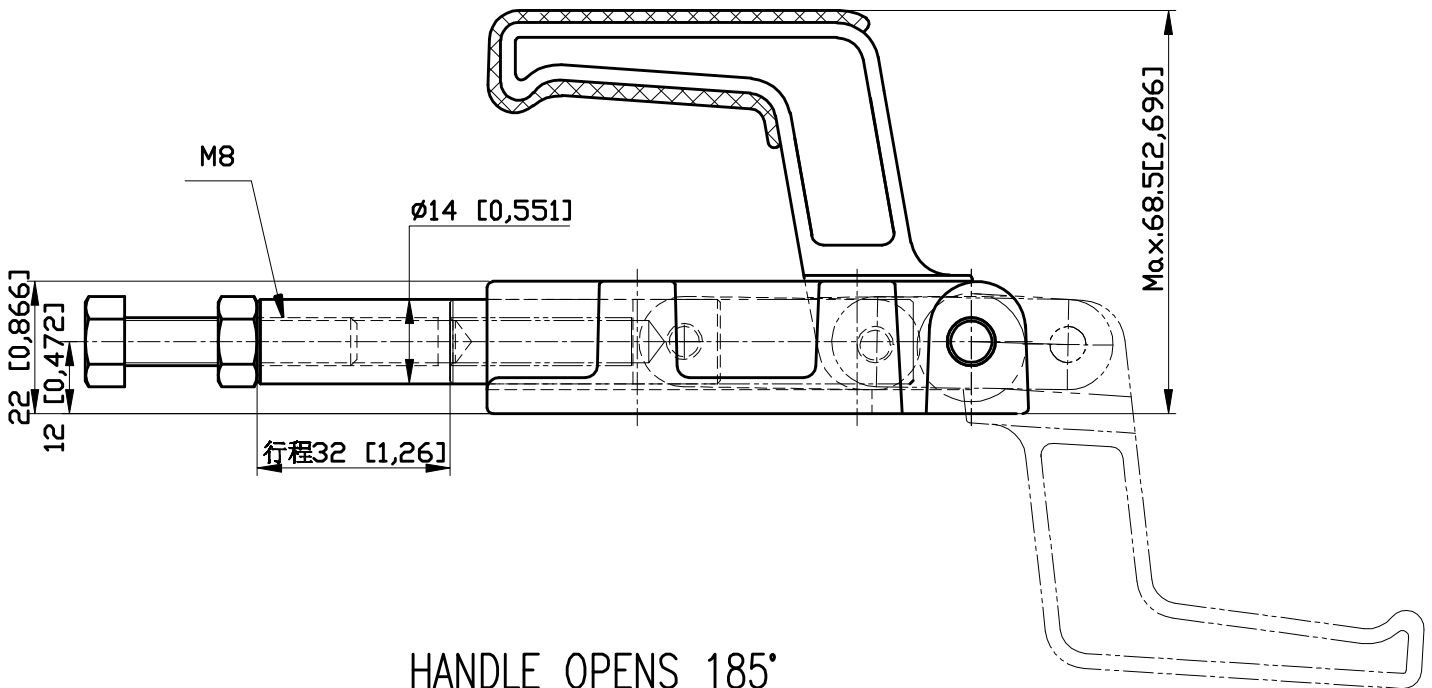

PART NUMBER: CH-30600

HANDLE OPENS 185°
PLUNGER STROKE 32mm
SPINDLE SUPPLIED:CH-SA-086512