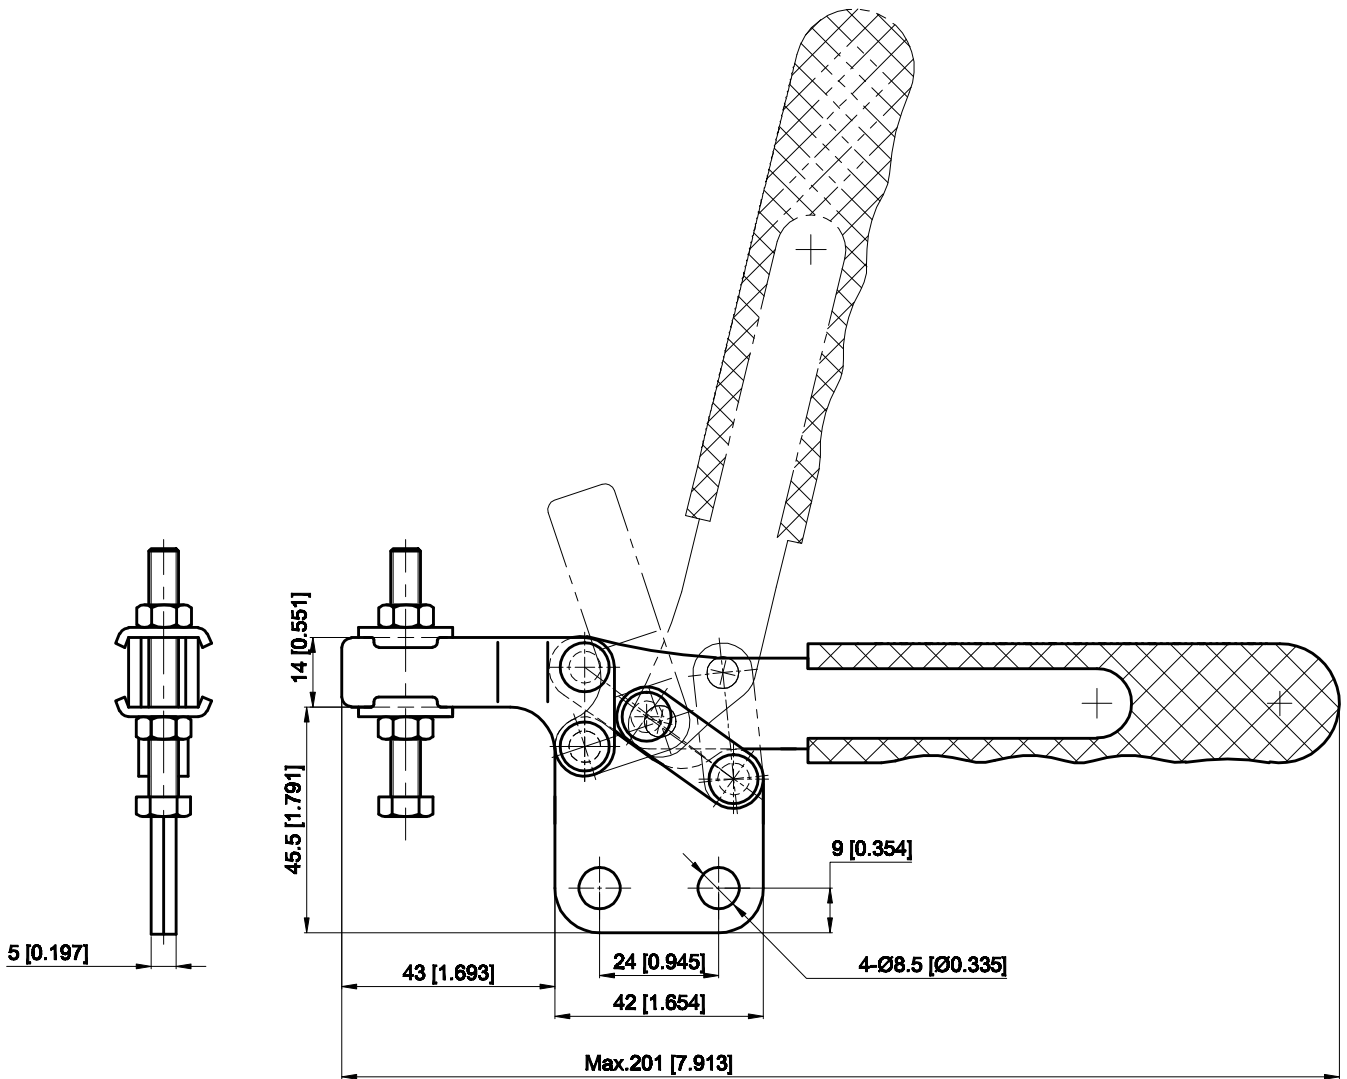

PART NUMBER: CH-22382

BAR OPENS:75°

HANDLE OPENS:70°

SPINDLE SUPPLIED:CH-SA-065010