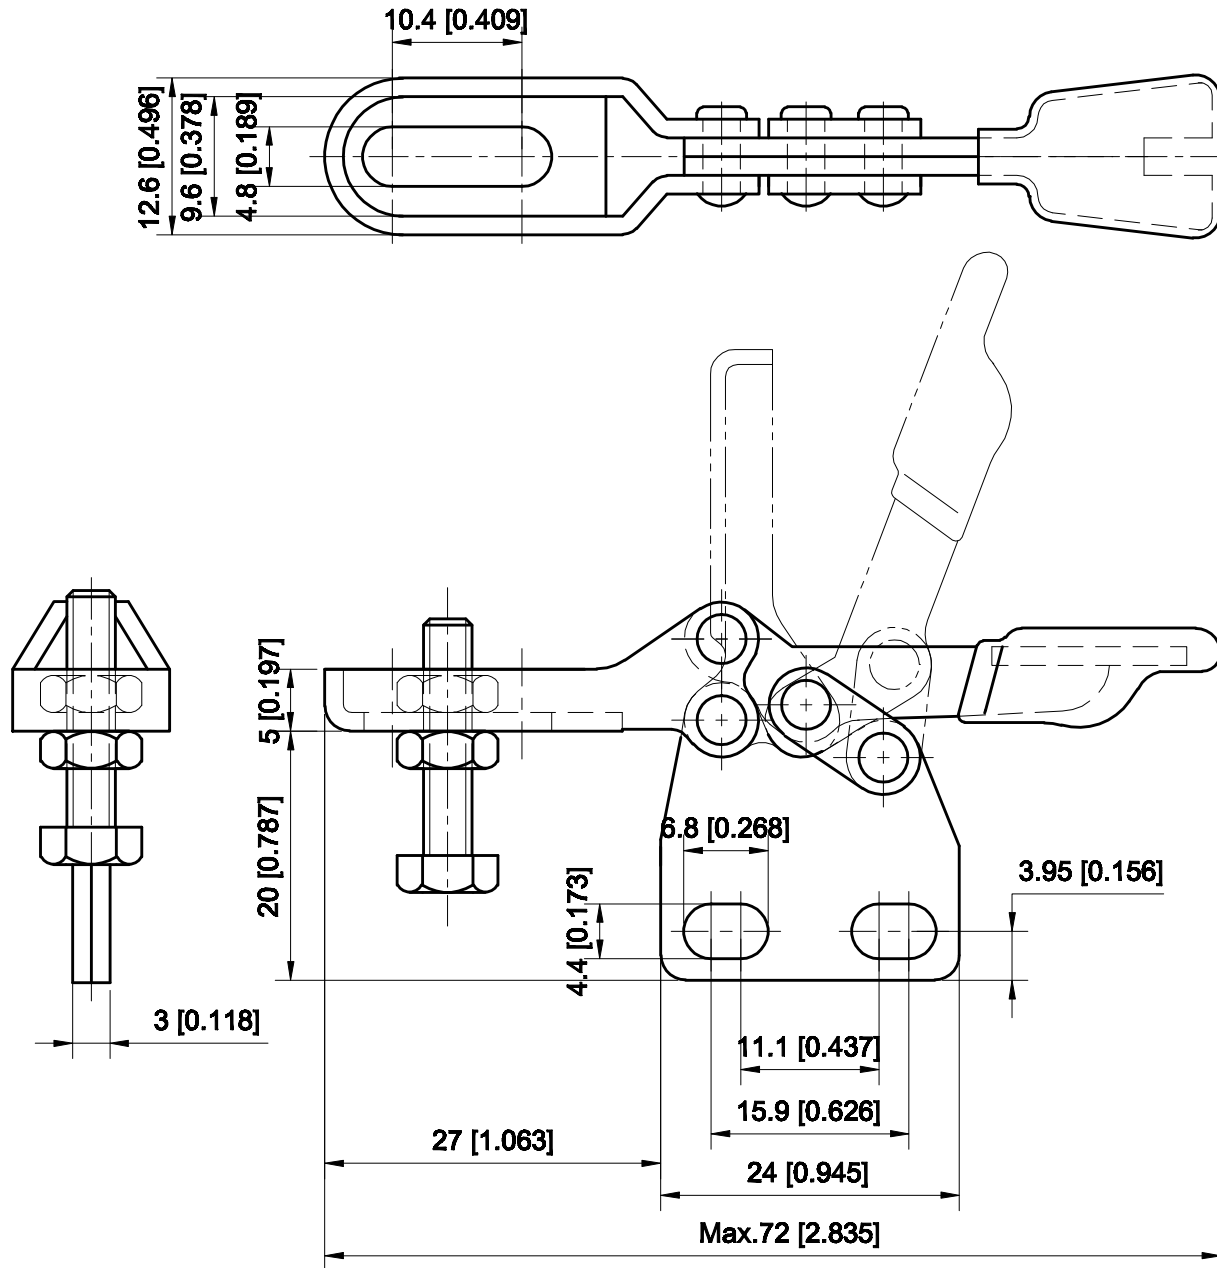

PARTNUMBER: CH-22030

BAR OPENS:90°

HANDLE OPENS:60°

SPINDLE SUPPLIED:CH-SA-08034