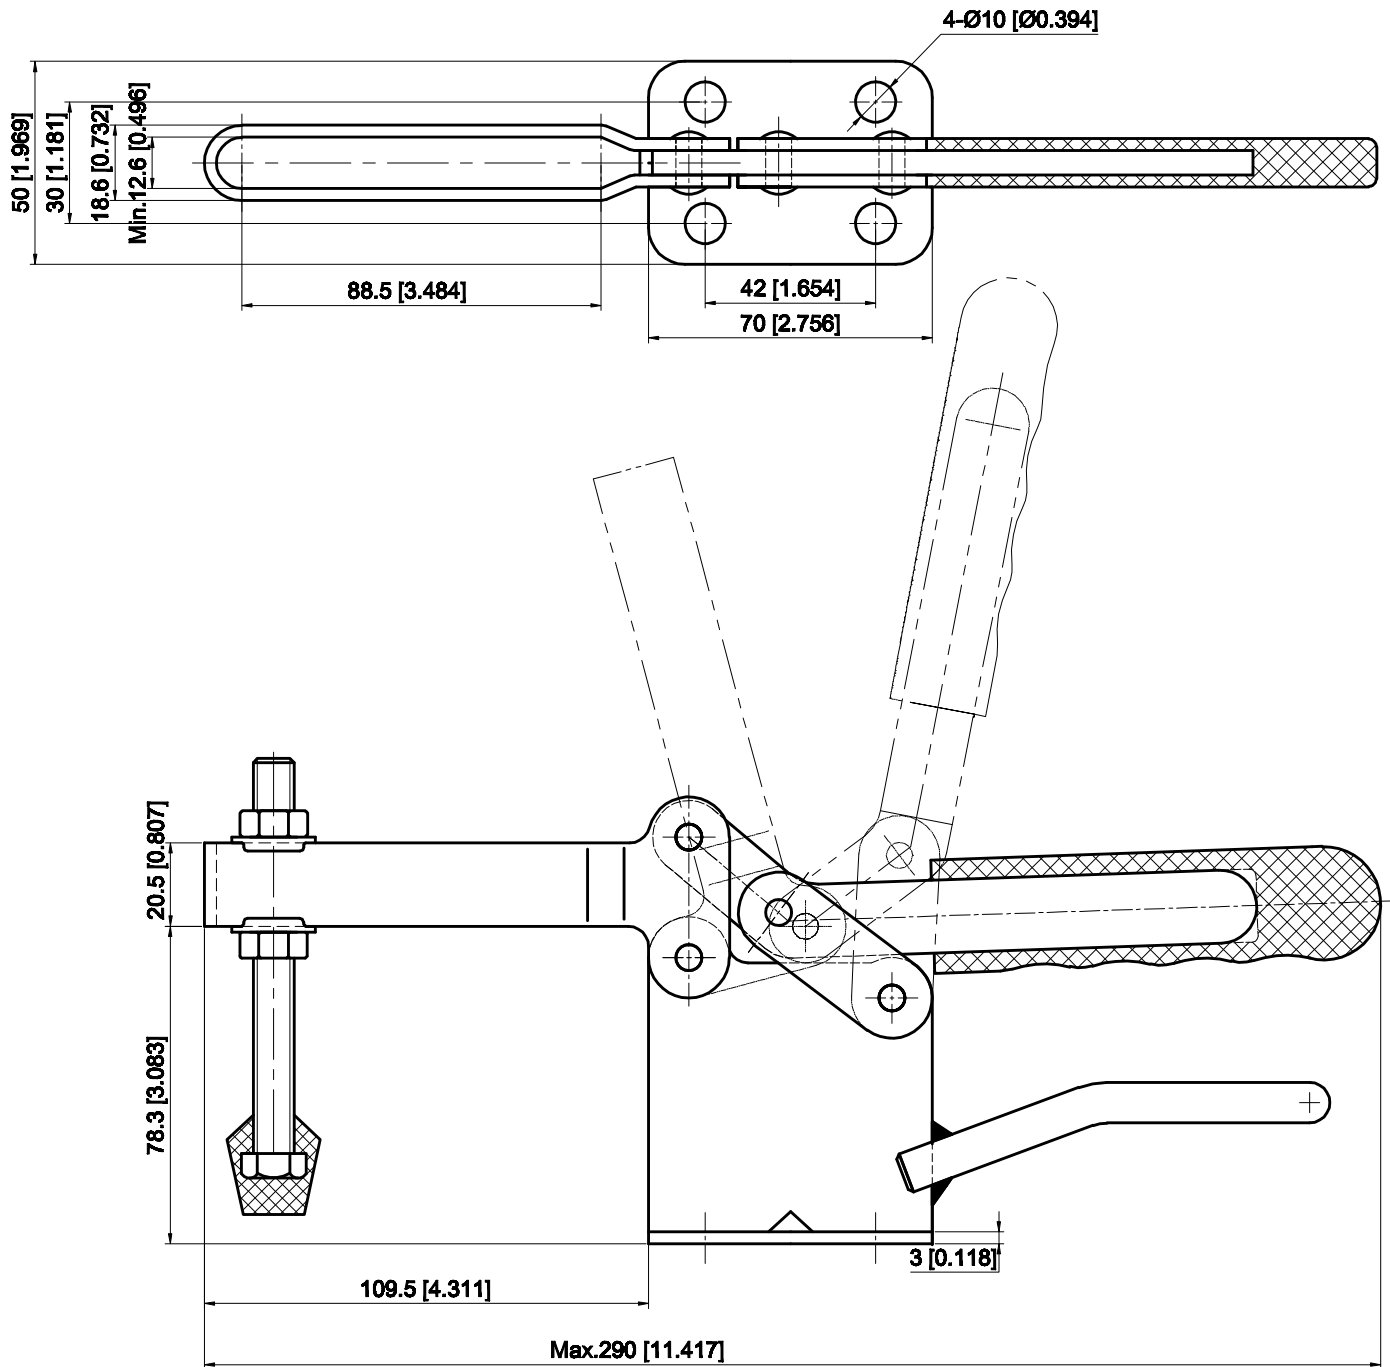

PART NUMBER: CH-220-WLH

BAR OPENS:75°

HANDLE OPENS:77°

SPINDLE SUPPLIED:CH-FC-38412