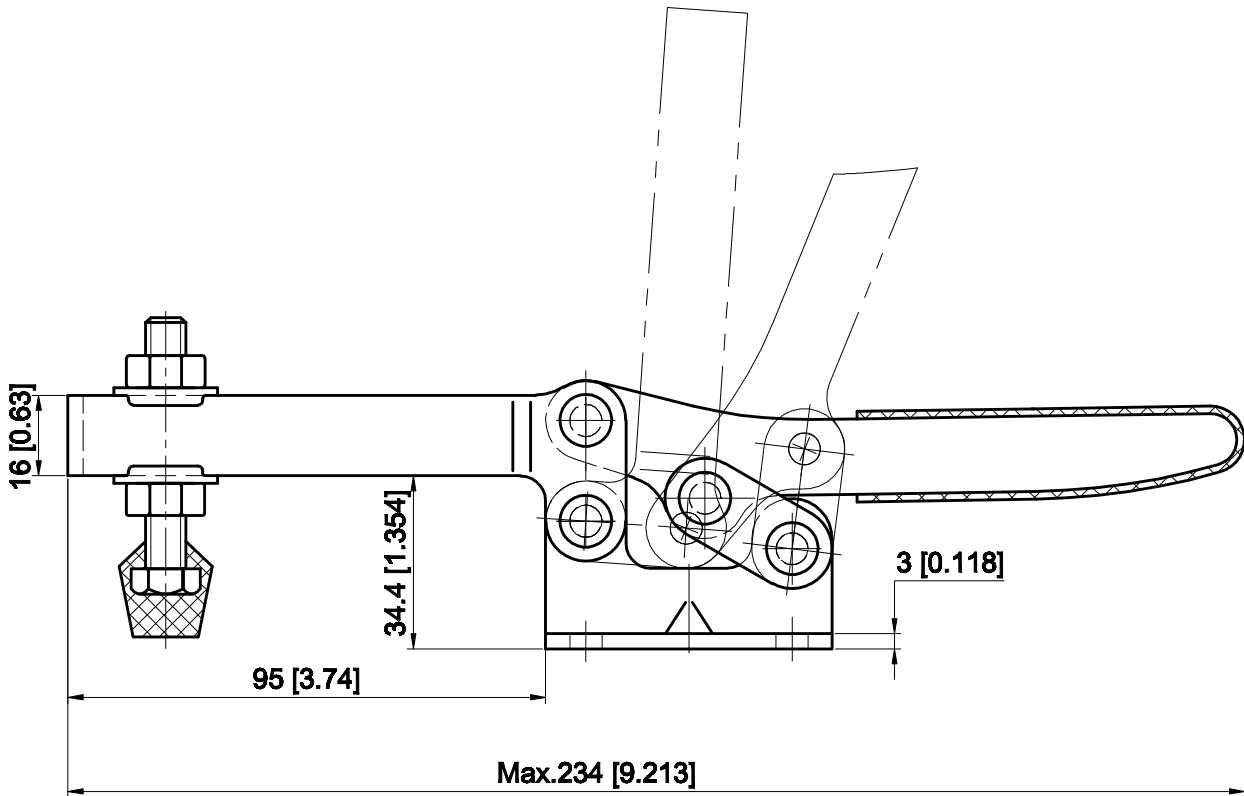

PART NUMBER: CH-203-FL

BAR OPENS:85°

HANDLE OPENS:58°

SPINDLE SUPPLIED:CH-FC-56212