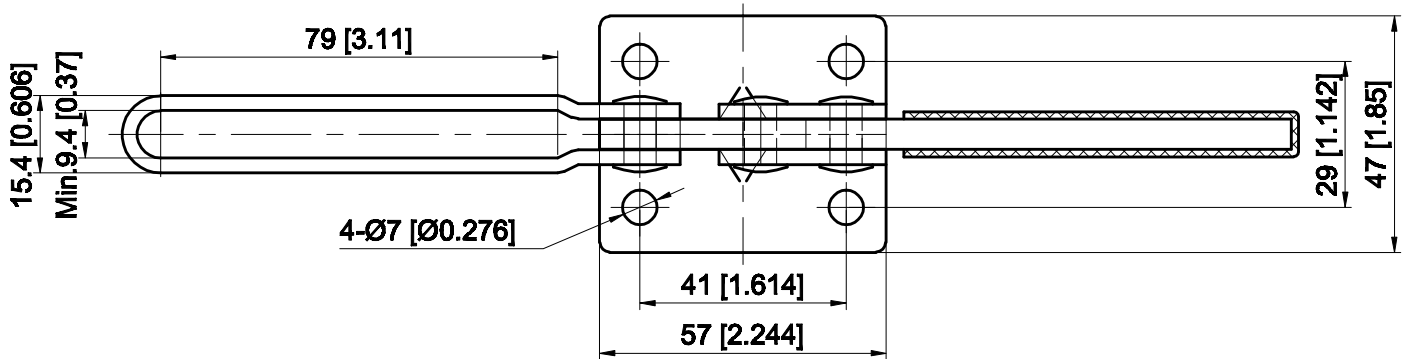

PART NUMBER: CH-203-FL

BAR OPENS:85°

HANDLE OPENS:58°

SPINDLE SUPPLIED:CH-FC-56212