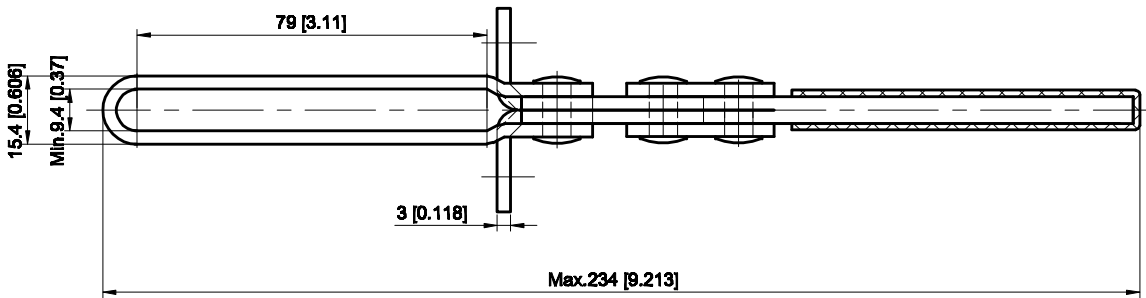

PART NUMBER: CH-202-FL

BAR OPENS:85°
HANDLE OPENS:58°
SPINDLE SUPPLIED:CH-FC-56212