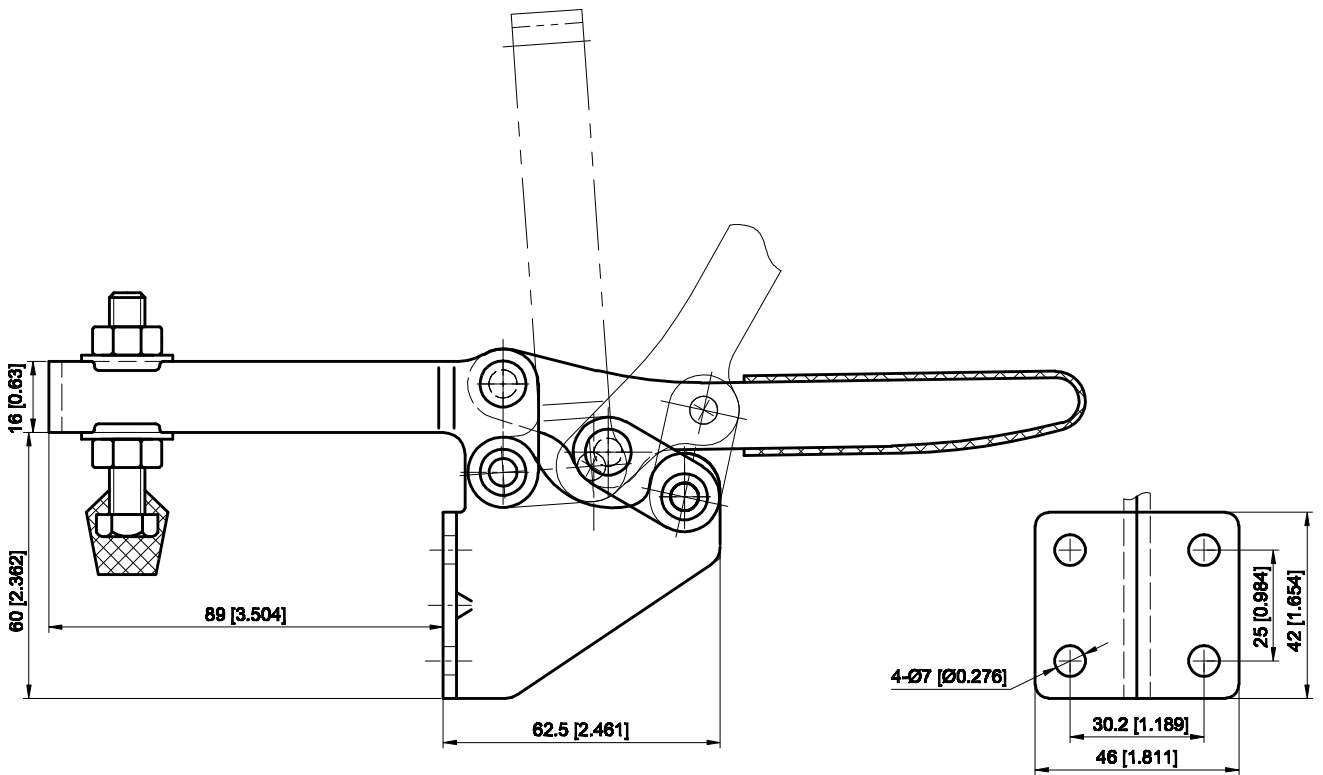

PART NUMBER: CH-202-FL

BAR OPENS:85°
HANDLE OPENS:58°
SPINDLE SUPPLIED:CH-FC-56212