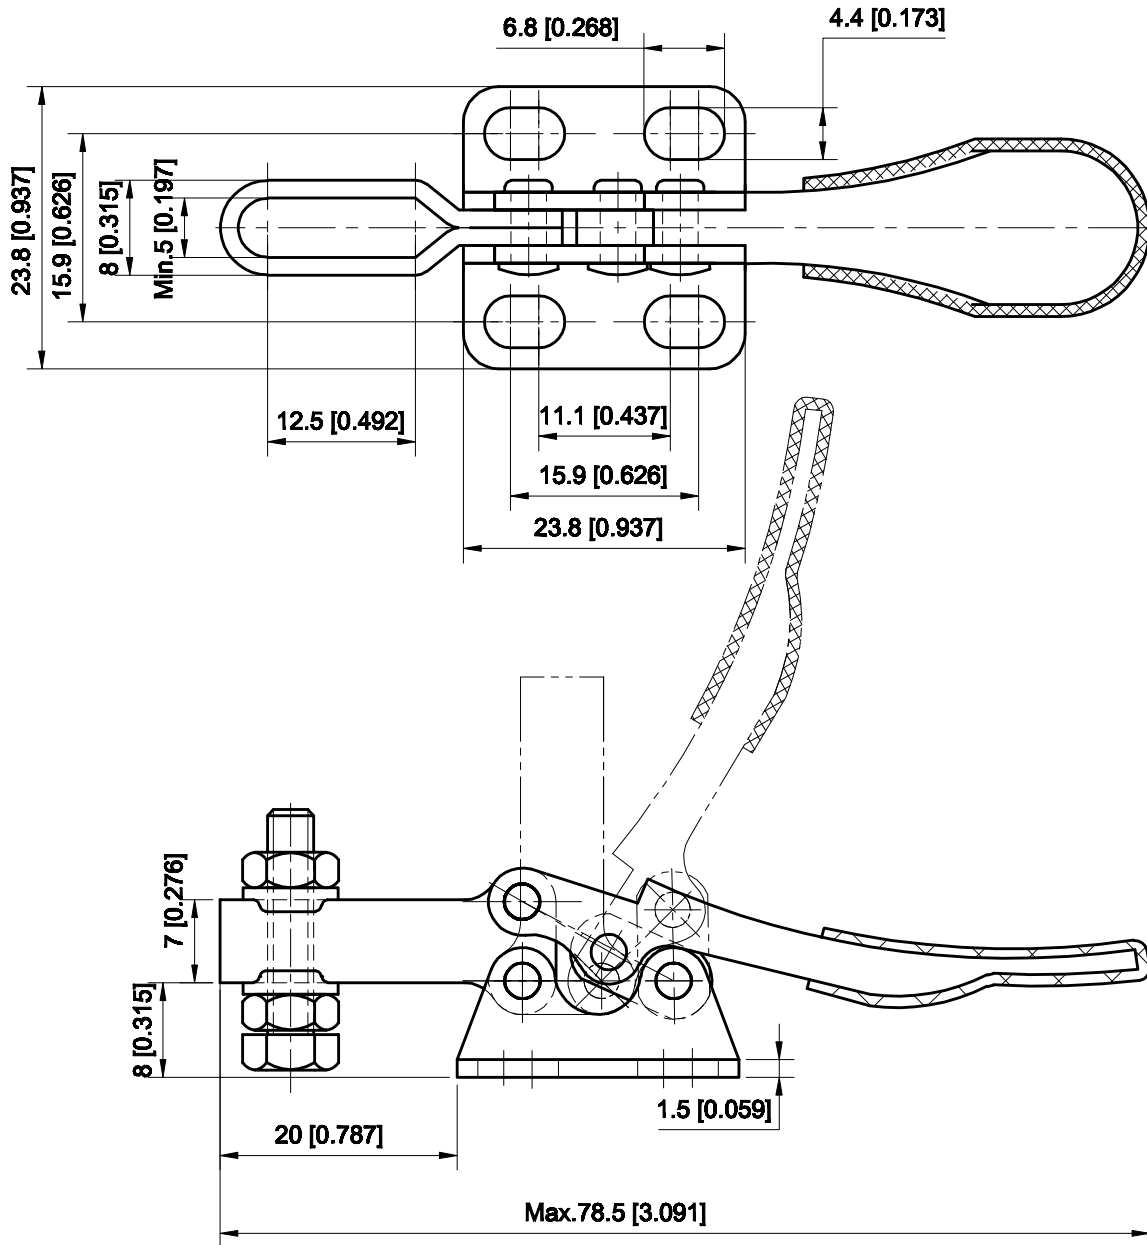

PART NUMBER: CH-201

BAR OPENS:90°

HANDLE OPENS:80°

SPINDLE SUPPLIED:CH-SA-08034