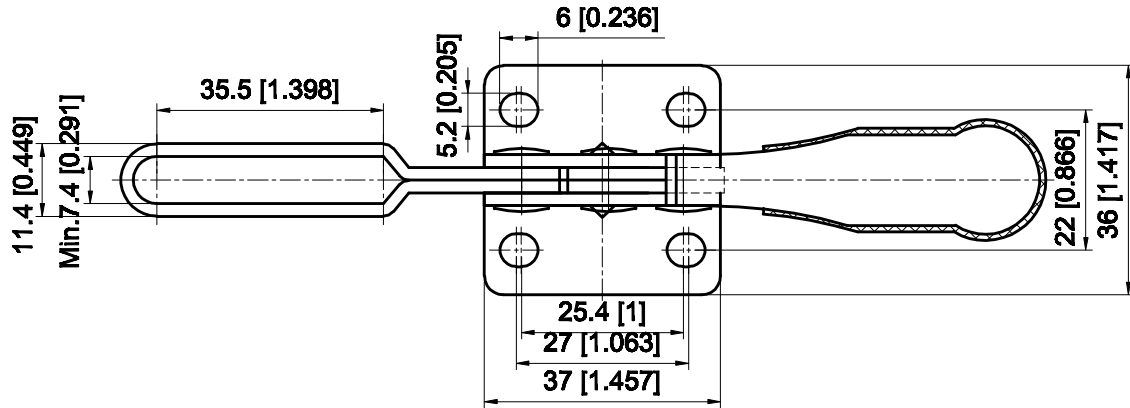

PART NUMBER: CH-201-BHB

BAR OPENS:85°

HANDLE OPENS:60°

SPINDLE SUPPLIED:CH-FC-14134