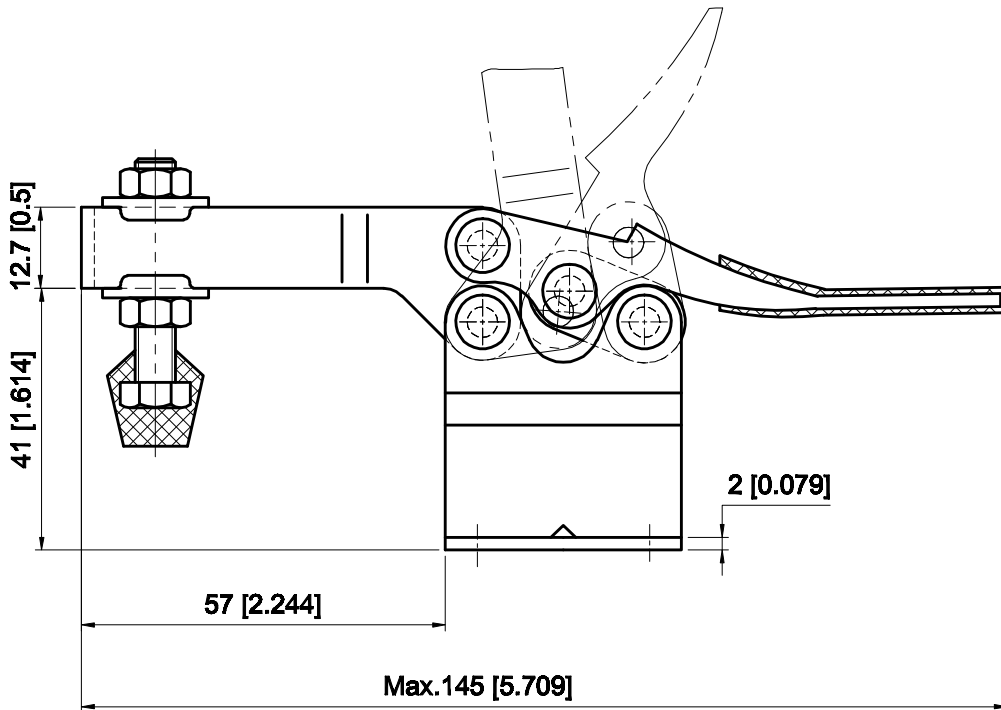

PART NUMBER: CH-201-BHB

BAR OPENS:85°

HANDLE OPENS:60°

SPINDLE SUPPLIED:CH-FC-14134