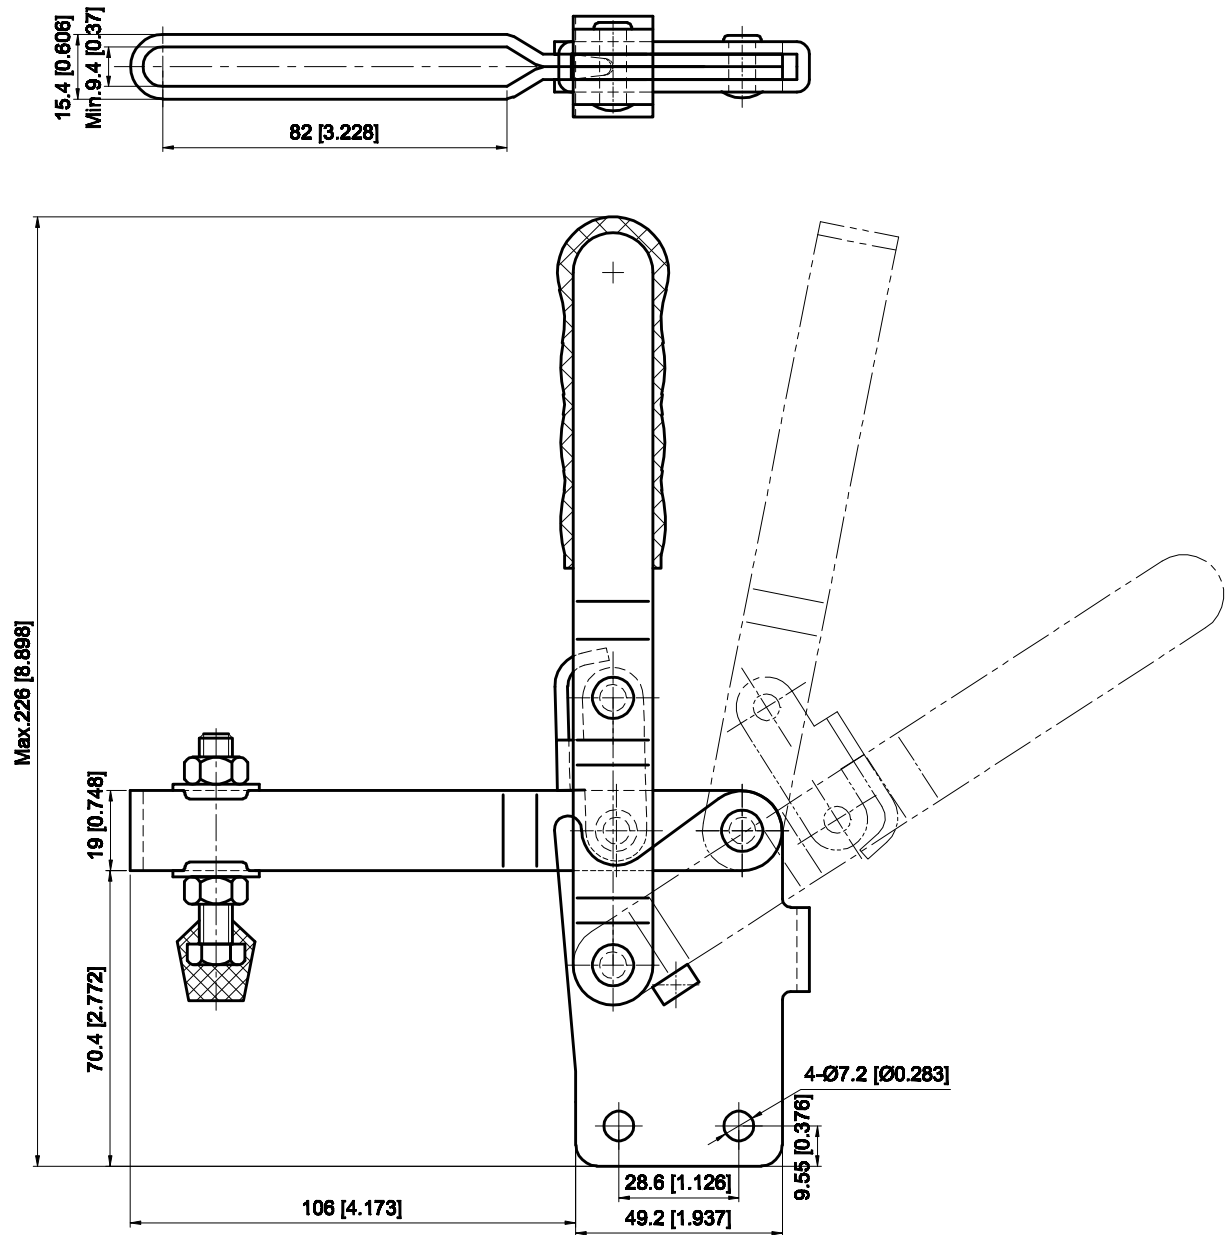

PART NUMBER: CH-12210

BAR OPENS:101°
HANDLE OPENS:57°
SPINDLE SUPPLIED:CH-FC-56212