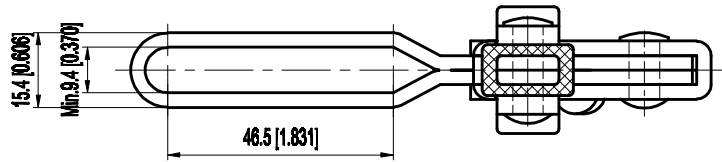

PART NUMBER: CH-12135

BAR OPENS:100°
HANDLE OPENS:60°
SPINDLE SUPPLIED:CH-FC-56212