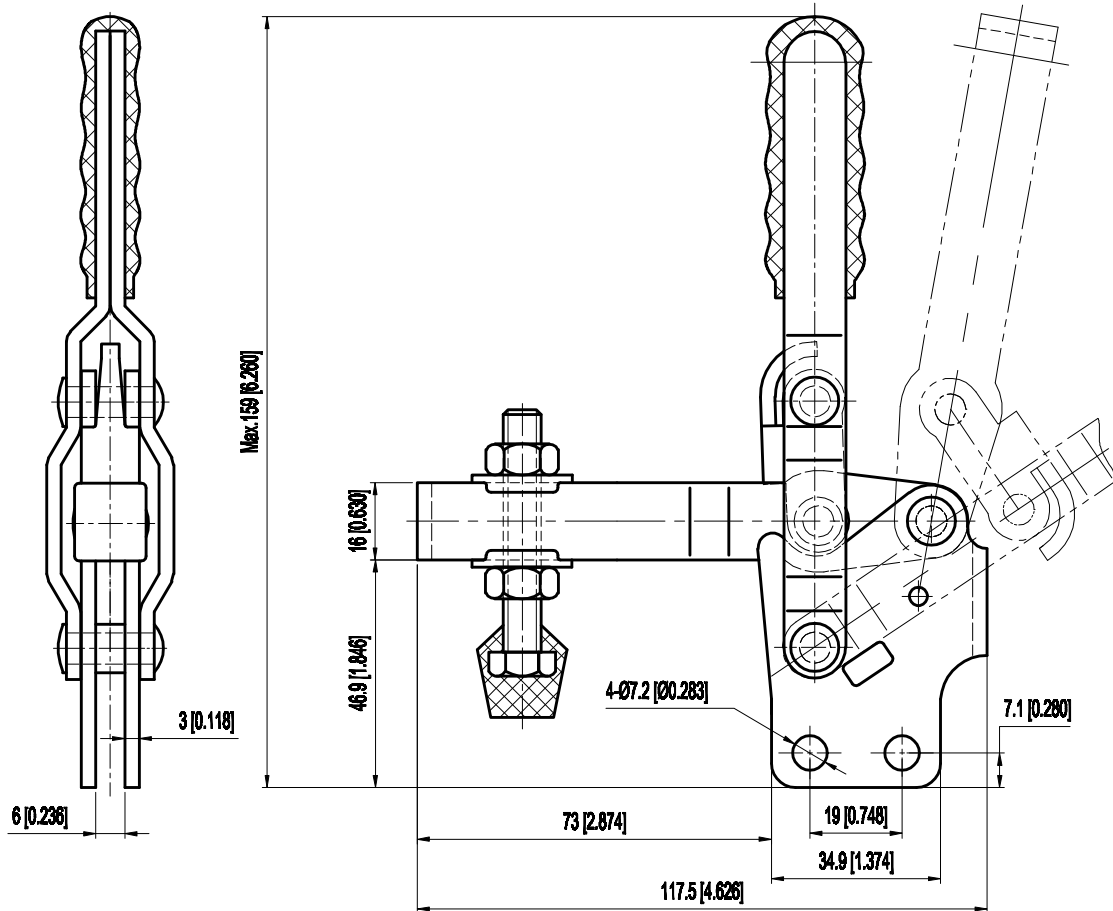

PART NUMBER: CH-12135

BAR OPENS:100°
HANDLE OPENS:60°
SPINDLE SUPPLIED:CH-FC-56212