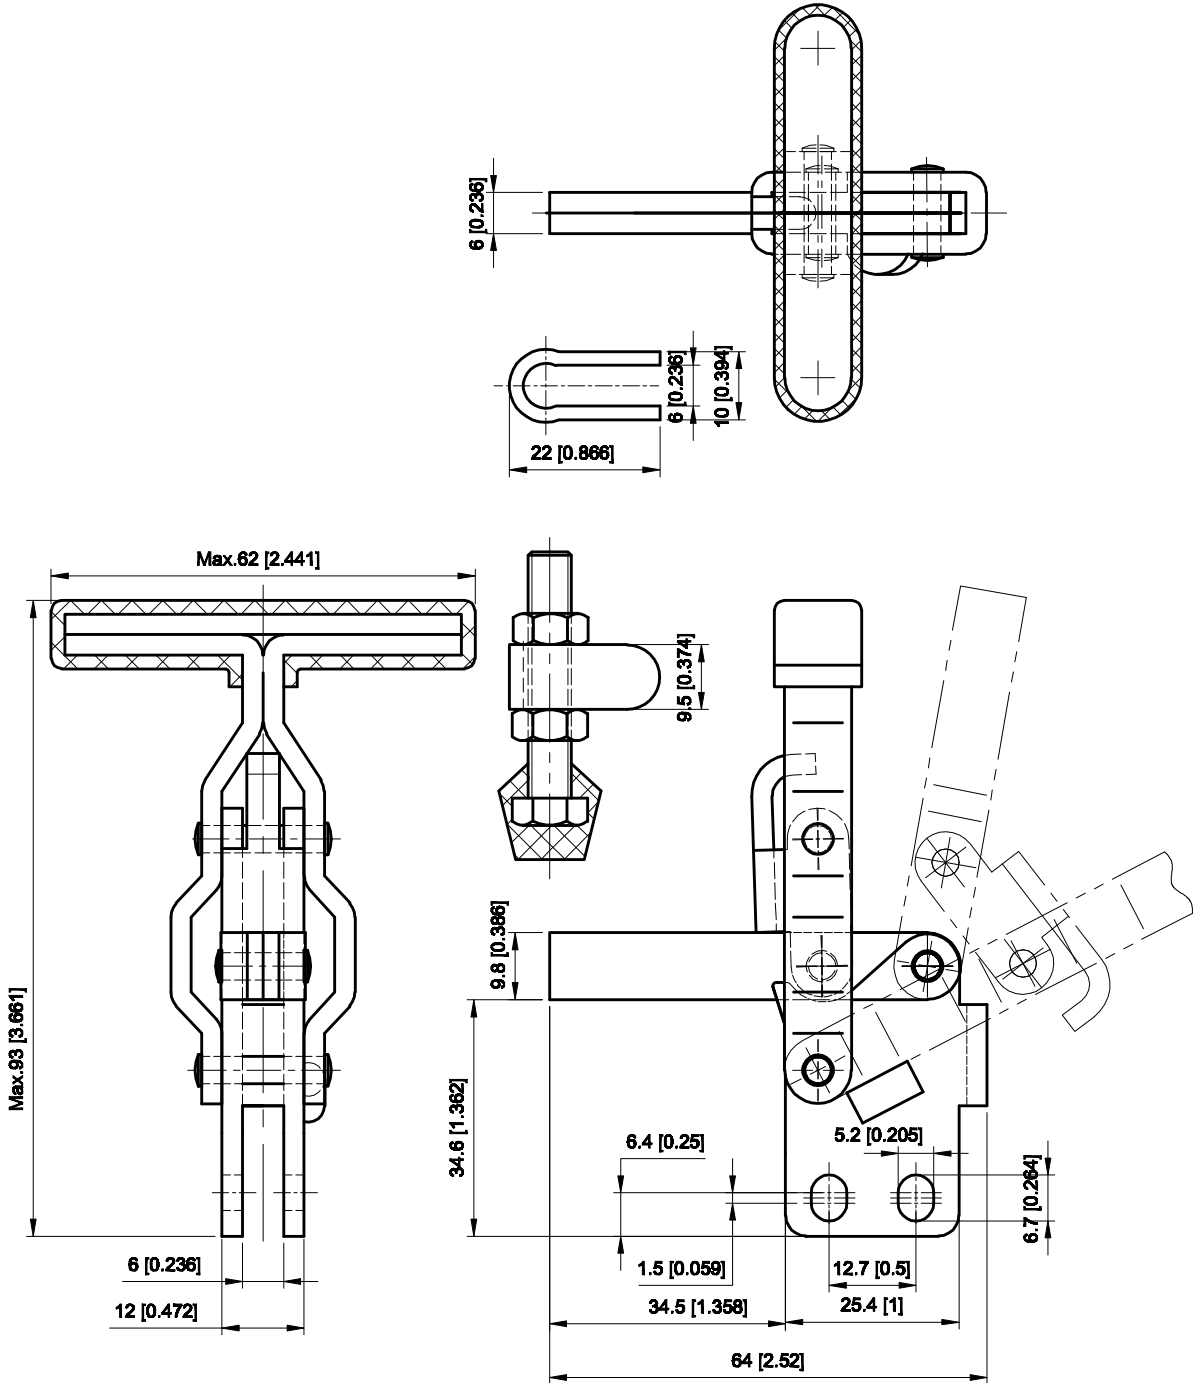

PART NUMBER: CH-12085

BAR OPENS:100°
HANDLE OPENS:60°
SPINDLE SUPPLIED:CH-FC-14134