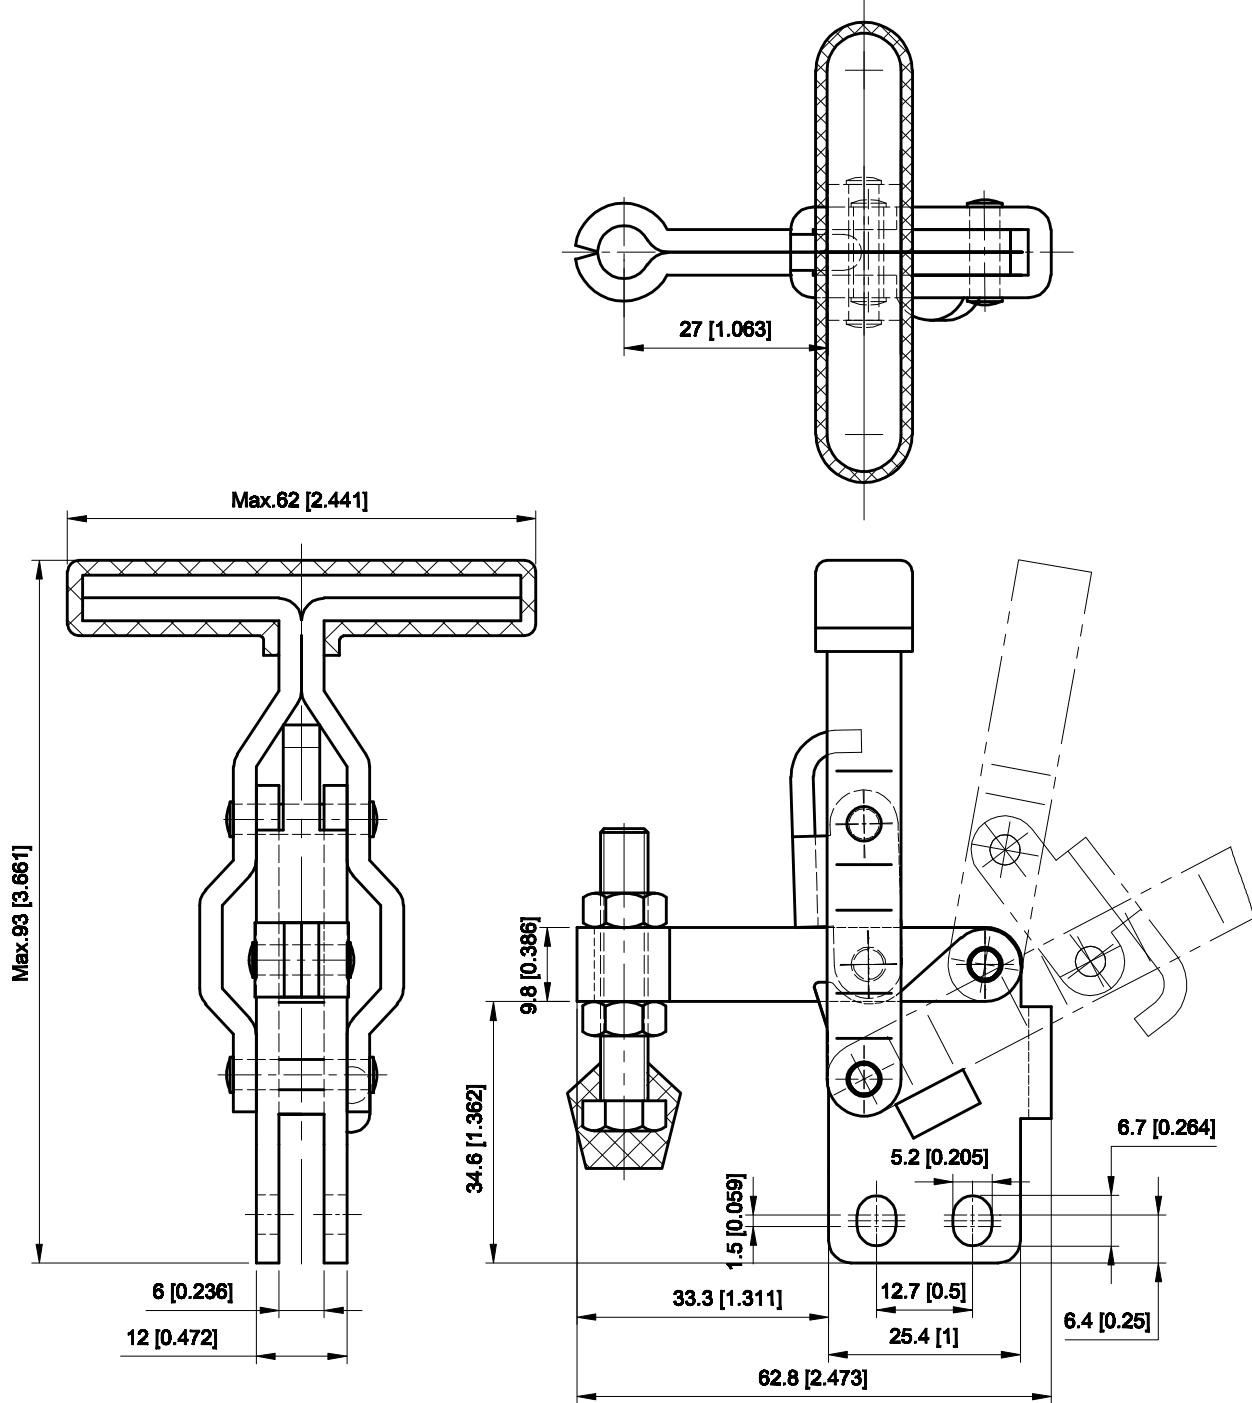

PART NUMBER: CH-12075

BAR OPENS:100'

HANDLE OPENS:60'

SPINDLE SUPPLIED:CH-FC-14134