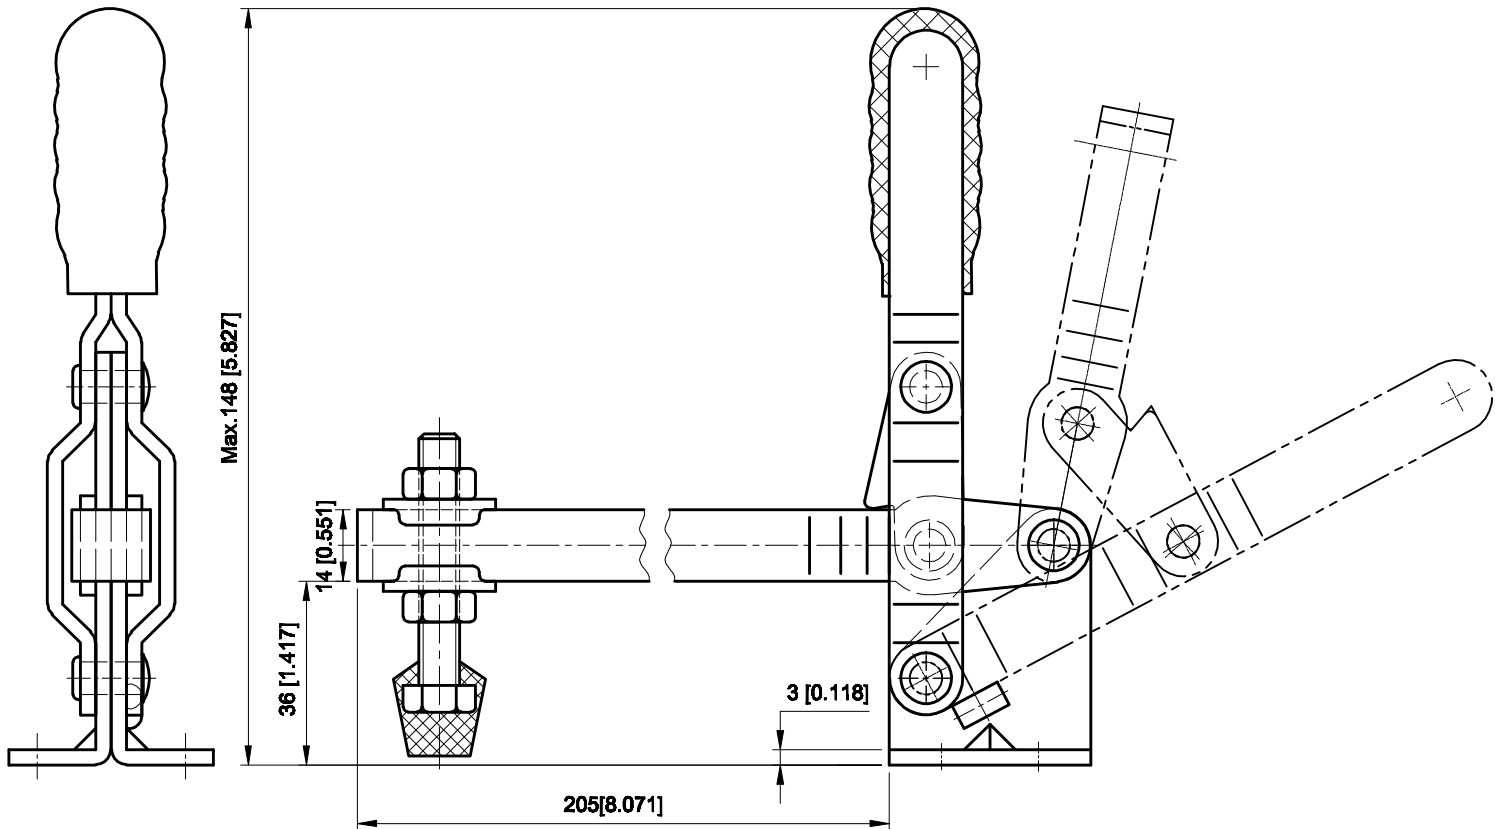

PART NUMBER: CH-101-E-20

BAR OPENS:100°
HANDLE OPENS:60°
SPINDLE SUPPLIED:CH-FC-56212