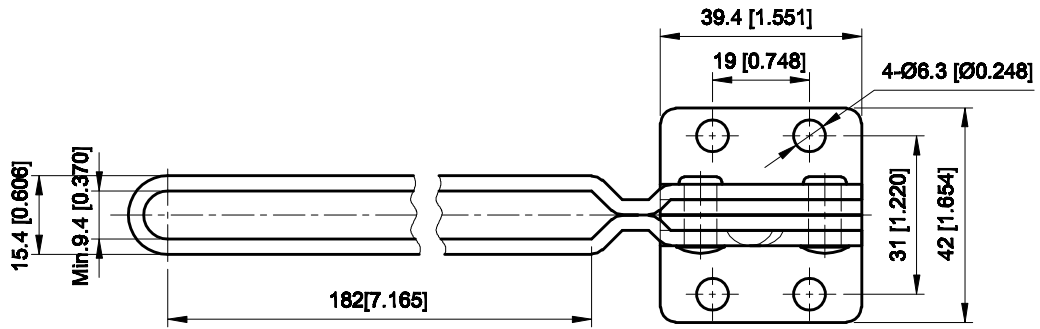

PART NUMBER: CH-101-E-20

BAR OPENS:100°
HANDLE OPENS:60°
SPINDLE SUPPLIED:CH-FC-56212